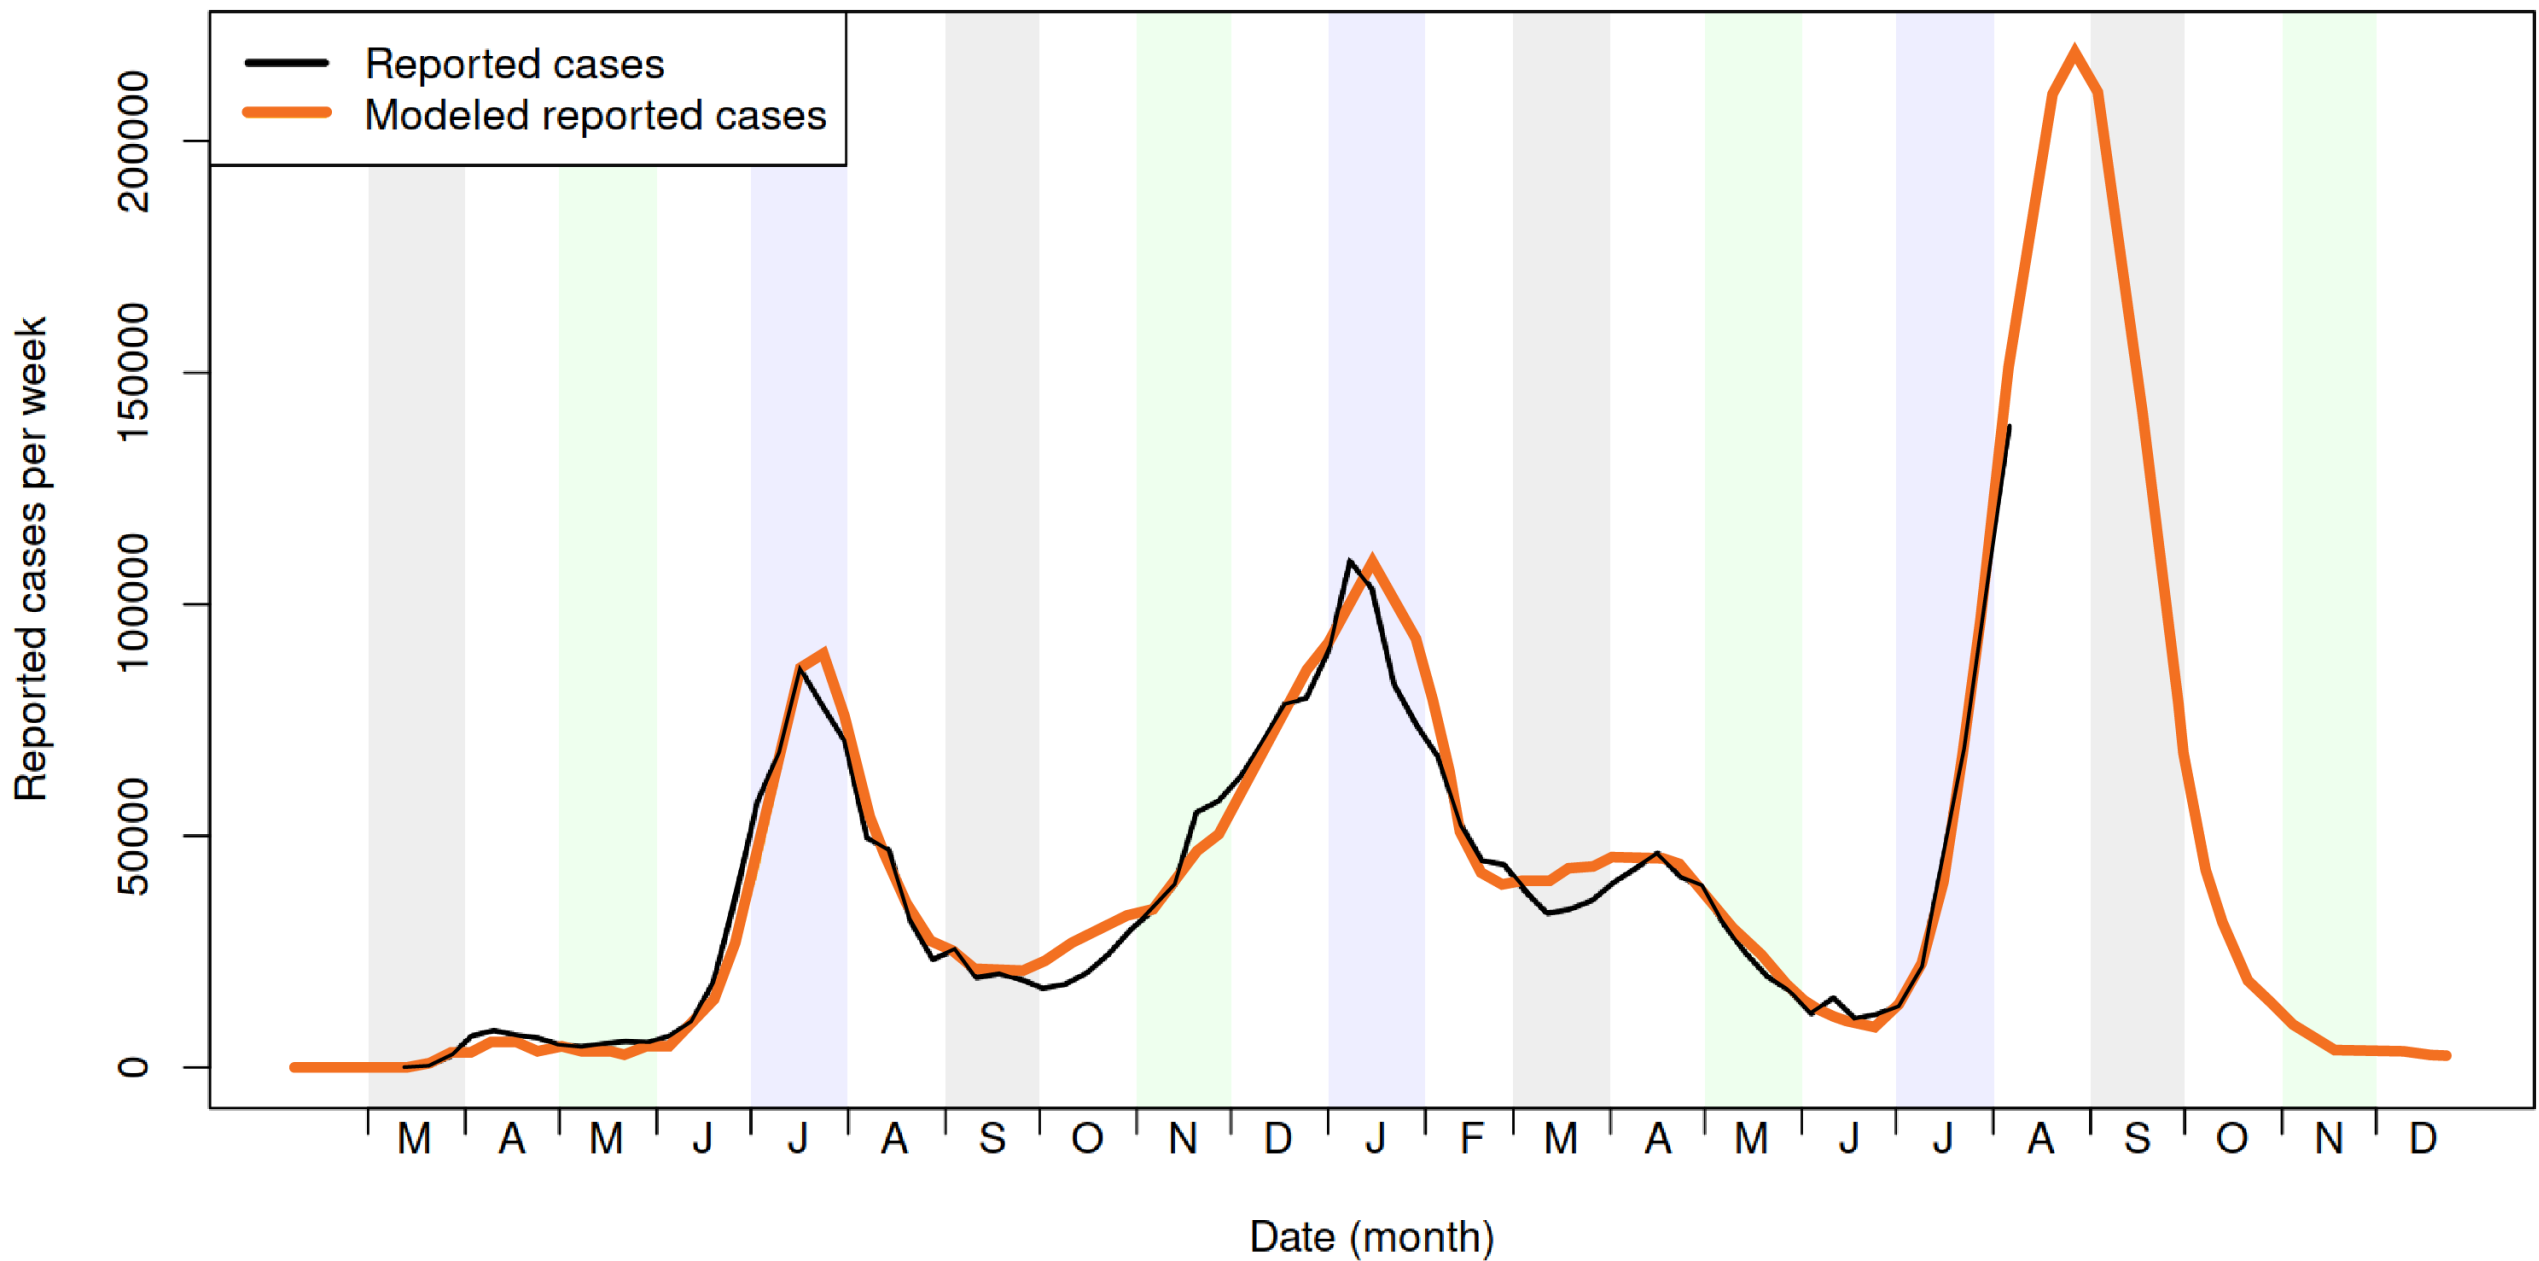

# President's Report

Kent Fuchs, President

METRIC  
Cases per 100K

PAST # OF DAYS  
All time

LOCATIONS  
Florida; USA

# Isolation or Quarantine of UF Affiliates

PERSON TYPE	CURRENTLY IN ISOLATION OR QUARANTINED
UF Employee	74
UF Student	162
Employee of UF Affiliate Organization	66
Unknown *	0
<b>TOTAL</b>	<b>302</b>

# UF-Affiliated Cases by Date of Onset of Symptoms, April 2020 - Present

7-Day Average    Number of Cases

Last Updated (UTC): 9/23/2021 12:20:46 PM