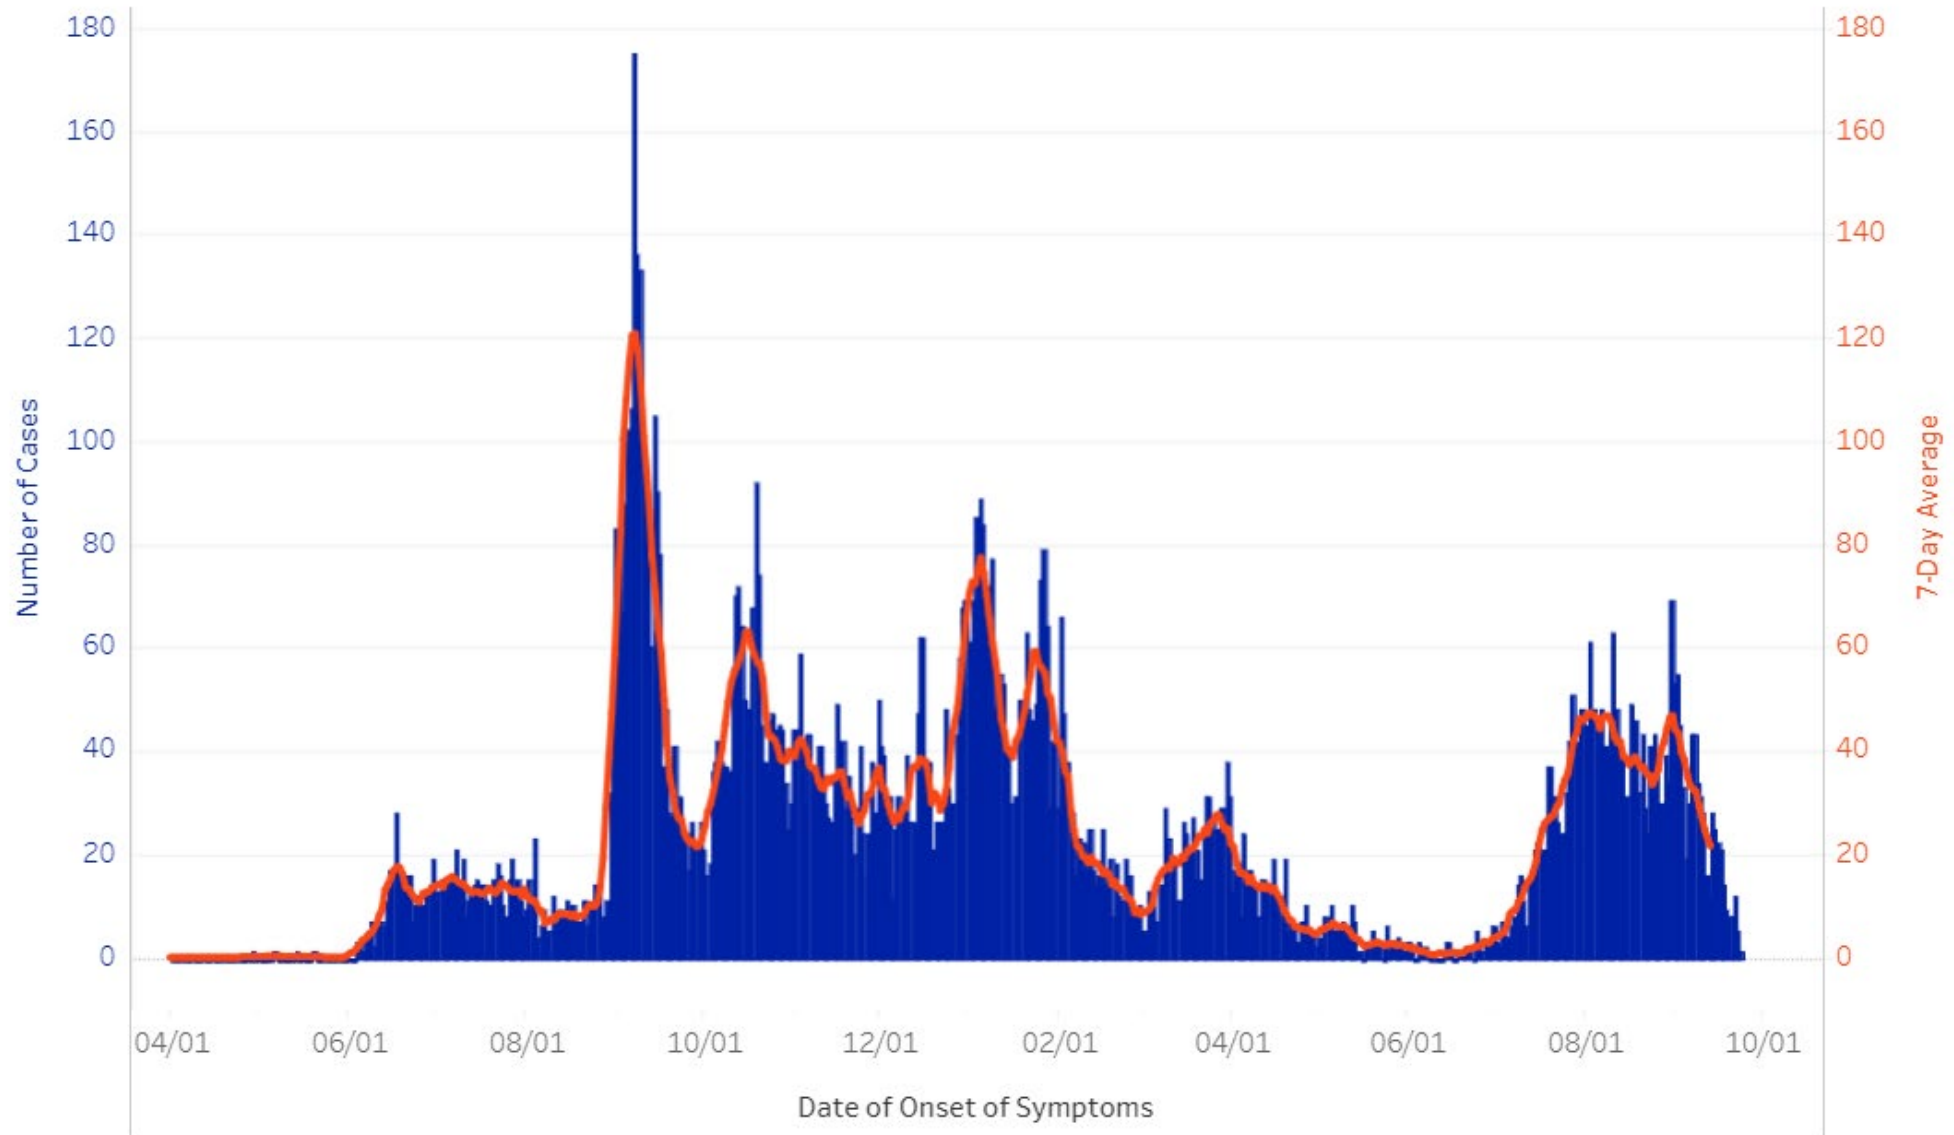

# President's Report

Kent Fuchs, President

METRIC  
Cases per 100K

PAST # OF DAYS  
All time

LOCATIONS  
Florida; USA

# UF-Affiliated Cases by Date of Onset of Symptoms, April 2020 - Present

7-Day Average    Number of Cases

Last Updated (UTC): 9/23/2021 12:20:46 PM