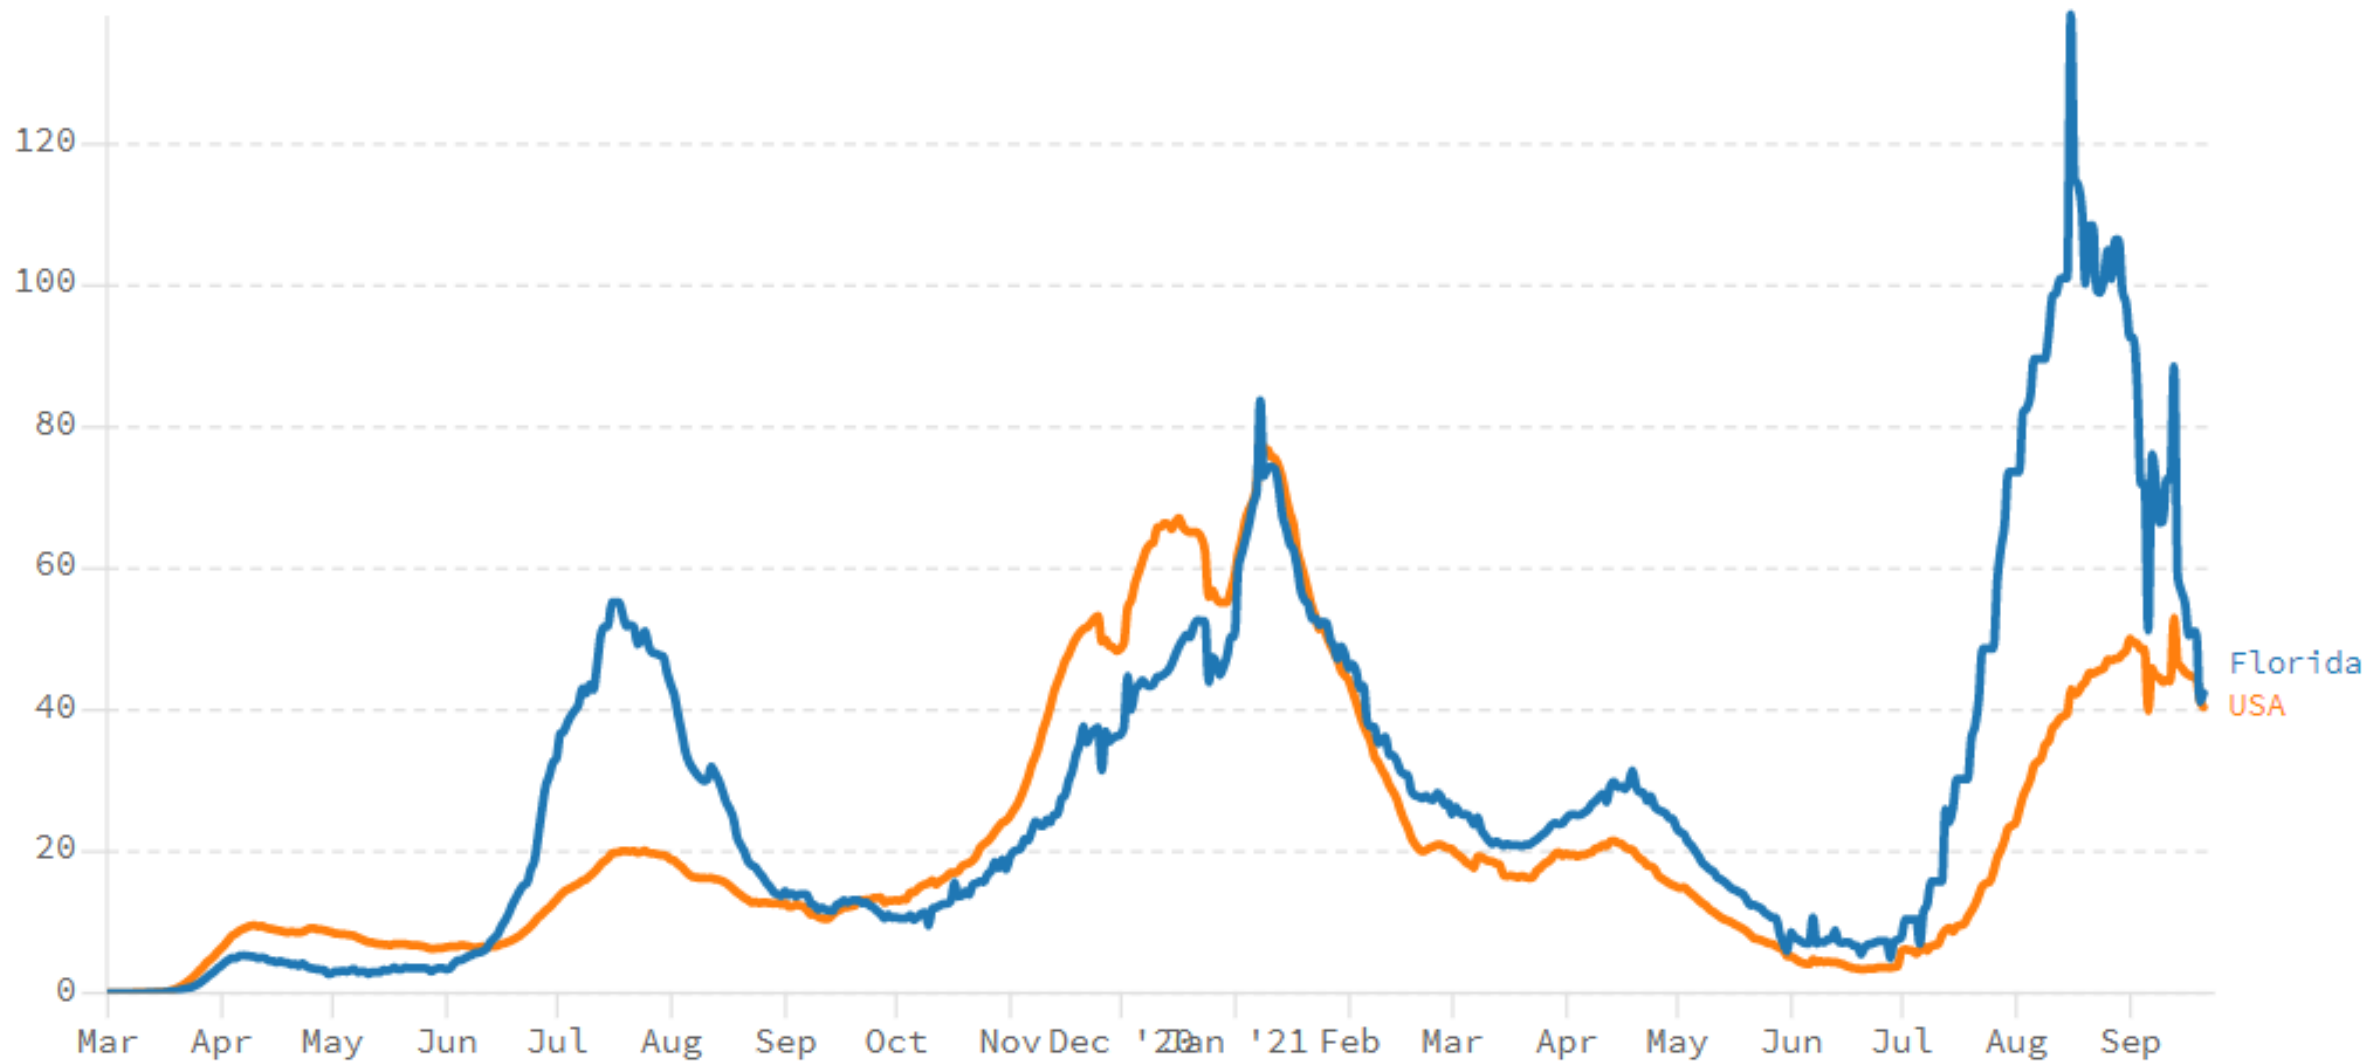

# President's Report

Kent Fuchs, President

METRIC  
Cases per 100K

PAST # OF DAYS  
All time

LOCATIONS  
Florida; USA

# UF-Affiliated Cases by Date of Onset of Symptoms, April 2020 - Present

7-Day Average    Number of Cases

Last Updated (UTC): 9/23/2021 12:20:46 PM